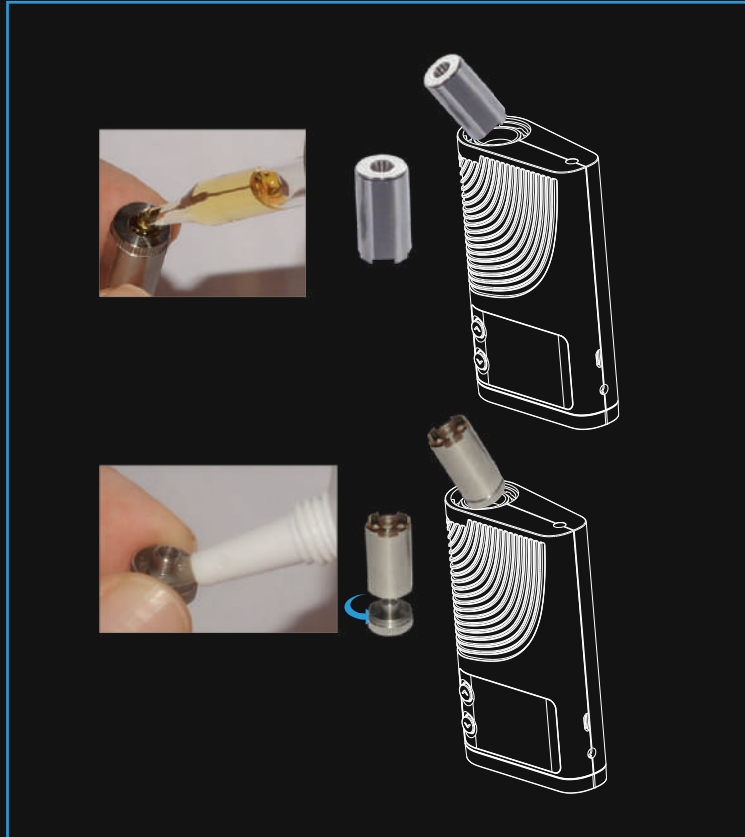

How to Use CFX Vape with oil/wax LOAD

Oil

- Fill oil/wax chamber with at least 5 drops of (0.2 - 0.3ml) oil. Let oil settle for a few seconds.
- Insert oil/wax chamber into ceramic heating chamber
  (note: do not turn on device while loading oil/wax chamber).

Wax

- Place concentrated oil around the recess of the lid. Screw lid on to oil/wax chamber.
- Insert oil/wax chamber , with lid facing down towards ceramic heating chamber (note: do not turn on device while loading oil/wax chamber).