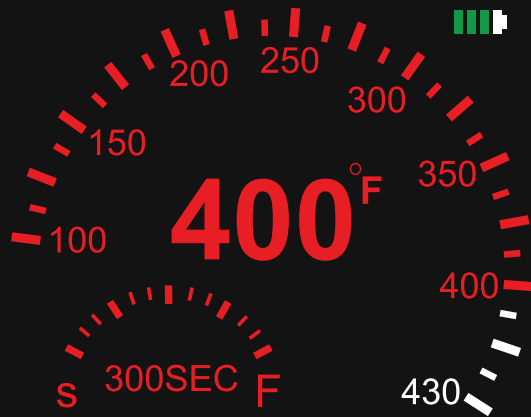

## DISPLAY INDICATION

When setting, the Temperature is Green.

After Setting, the Temperature is Red. With Duration Timer running.