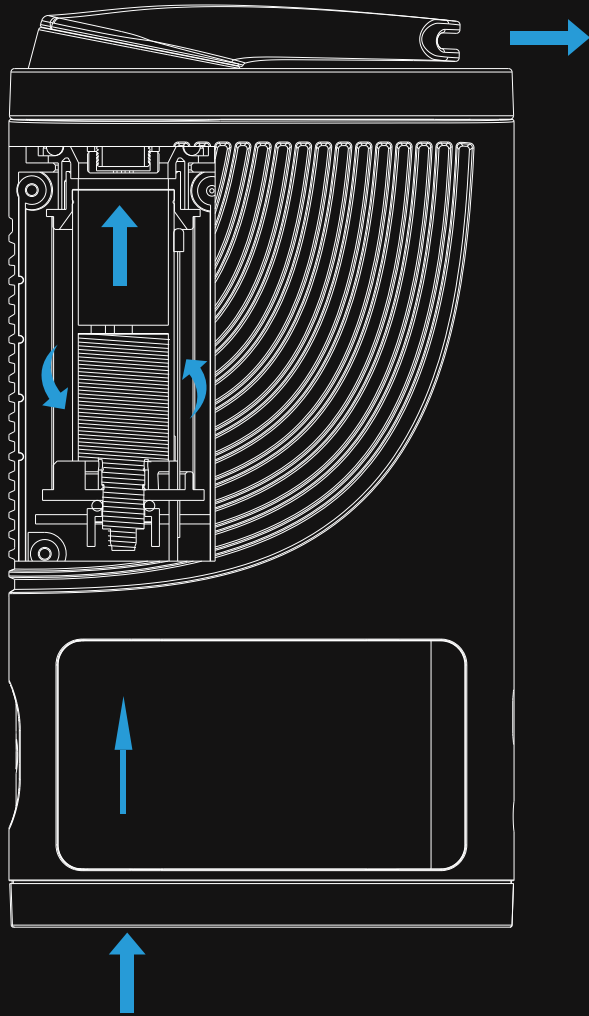

## Fully Isolated Air Path for Clean Vaping

Air is fully directed to the heating chamber, isolating its path from the electronics. Ensuring a clean and pure vaping each time.

[MagicVaporizers](#) – Europe's Best Shop for Vaporizers