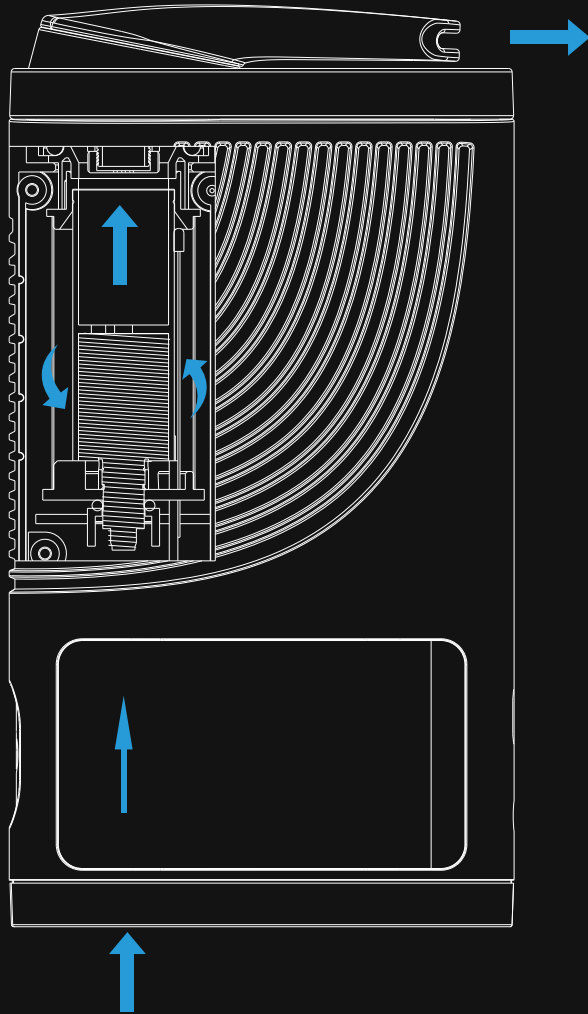

### Oil

- Fill oil/wax chamber with at least 5 drops of (0.2 - 0.3ml) oil. Let oil settle for a few seconds.
- Insert oil/wax chamber into ceramic heating chamber  
(note: do not turn on device while loading oil/wax chamber).

### Wax

- Place concentrated oil around the recess of the lid. Screw lid on to oil/wax chamber.
- Insert oil/wax chamber , with lid facing down towards ceramic heating chamber (note: do not turn on device while loading oil/wax chamber).