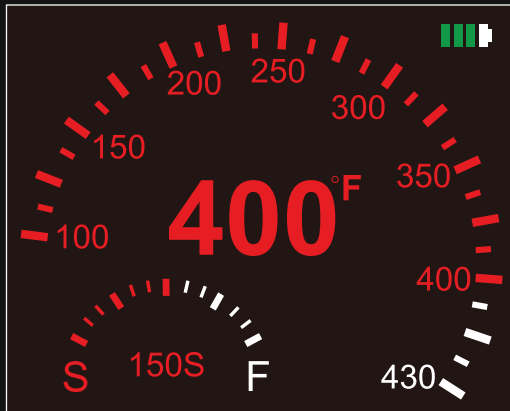

## DISPLAY INDICATION

When setting, the Temperature is Green.

After Setting, the Temperature is Red. With Duration Timer running.