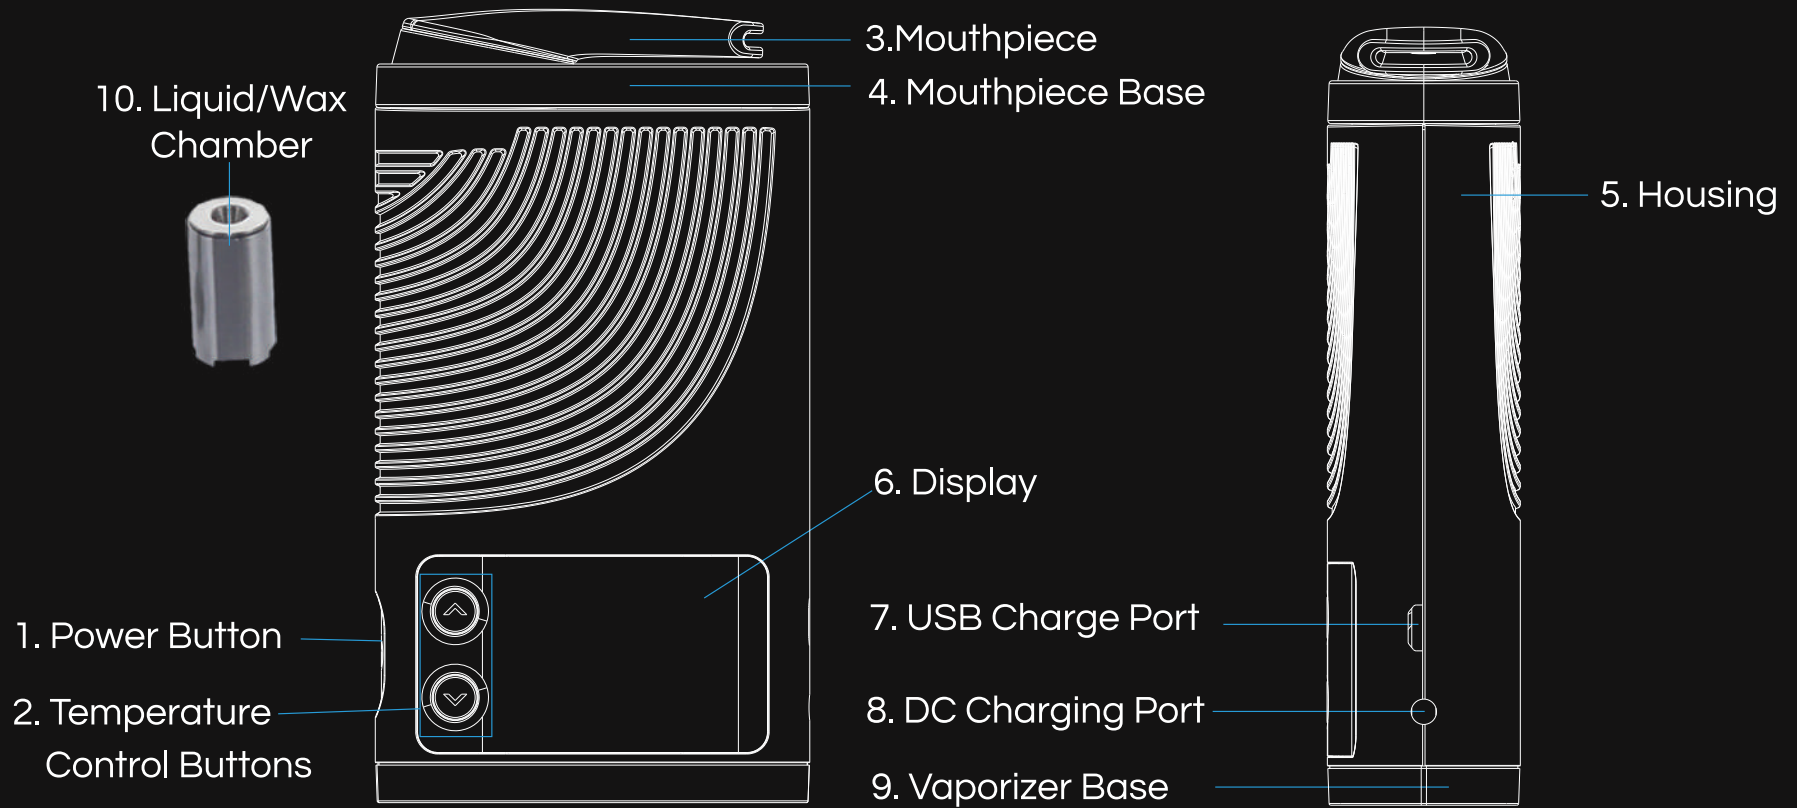

What's in a CFX Vape?