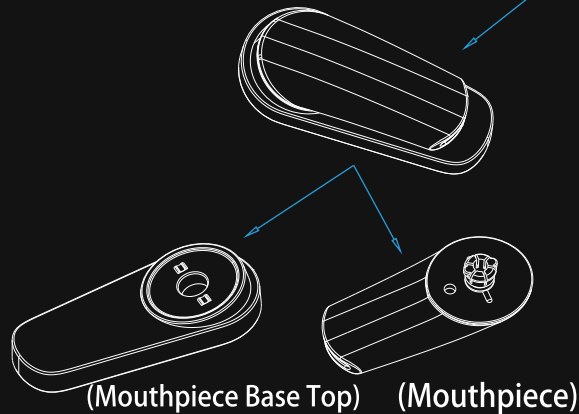

How to Remove the Mouthpiece Components is just the reverse of the above steps.

# How to Dis-Assemble the Mouthpiece Components

1. Use the Opener to pry the gap part as showed, to dis-assemble the Mouthpiece Components into two parts.

(Mouthpiece Components)

2. Use the Opener again to pry the gap part as showed, to dis-assemble the Silicone Ring.

3. Unscrew the Filter components from the Mouthpiece Base Bottom, to dis-assemble the Filter into Filter Top and Filter Base.

(Silicone Ring)

(Mouthpiece Base Bottom)

(Filter Base) (Filter Top)

4. Unscrew the Mouthpiece from the Mouthpiece Base Top.